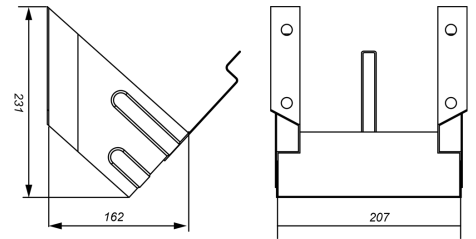

Wheel chock support

Wheel wedge support 207x162x231 steel, black

Product code: 161102139 Old product code: 104140

Weight: 0.5 kg