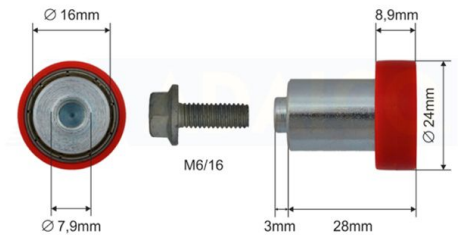

Bearings, Wheels and Carriage rollers

# WHEEL Ø24X8,9/19,1MM+ BOLT M6/16 RED PLASTIC PACK 10 UNITS

Product code: 160802029

0802029