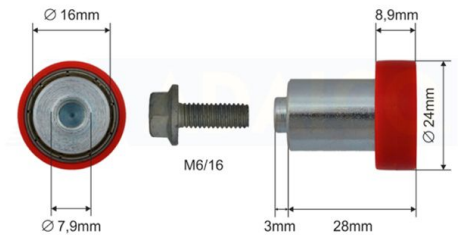

Bearings, Wheels and Carriage rollers

WHEEL Ø24X8,9/19,1MM+ BOLT M6/16 RED PLASTIC PACK 10 UNITS

Product code: 160802029

0802029