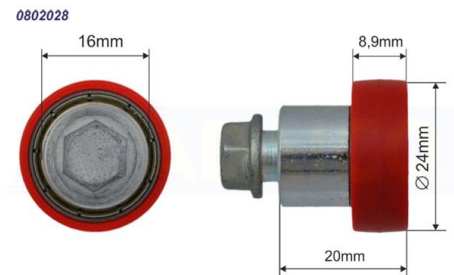

Bearings, Wheels and Carriage rollers

WHEEL Ø24X8,9/11,3MM+ BOLT M6/16 RED PLASTIC PACK 10 UNITS

Product code: 160802028

Additional images