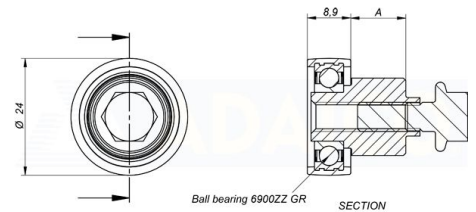

Bearings, Wheels and Carriage rollers

WHEEL Ø24X6X8,9 RED NYLON BOLT M6/16 M8 PACK 10 UNITS

Product code: 160801314

Additional images