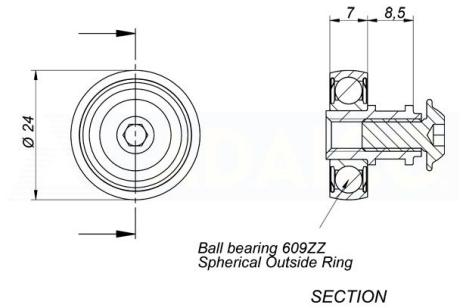

Bearings, Wheels and Carriage rollers

WHEEL Ø24X6X7-8,5 STEEL W/BOLT M6/12 PACK 10 UNITS

Product code: 160801318

Additional images

0801318