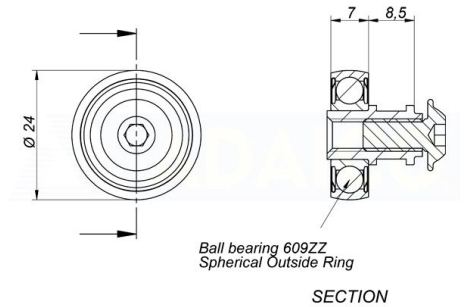

# WHEEL Ø24X6X7-8,5 STEEL W/BOLT M6/12 PACK 10 UNITS

Product code: 160801318