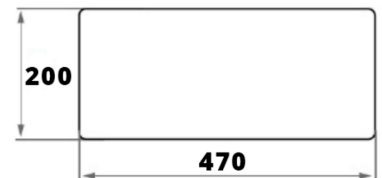

Wheel chocks

Wheel chock E53 with blade Lago

Product code: 18486313001 Old product code: 150254

Weight: 1.5 kg

Additional images