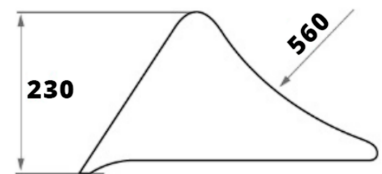

Wheel chocks

Wheel chock E53 with blade Lago

Product code: 18486313001 Old product code: 150254

Weight: 1.5 kg

Additional images