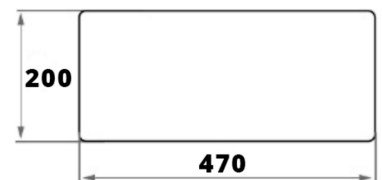

Wheel chocks

Wheel chock E53 with blade Lago

Product code: 18486313001 Old product code: 150254

Weight: 1.5 kg

Additional images