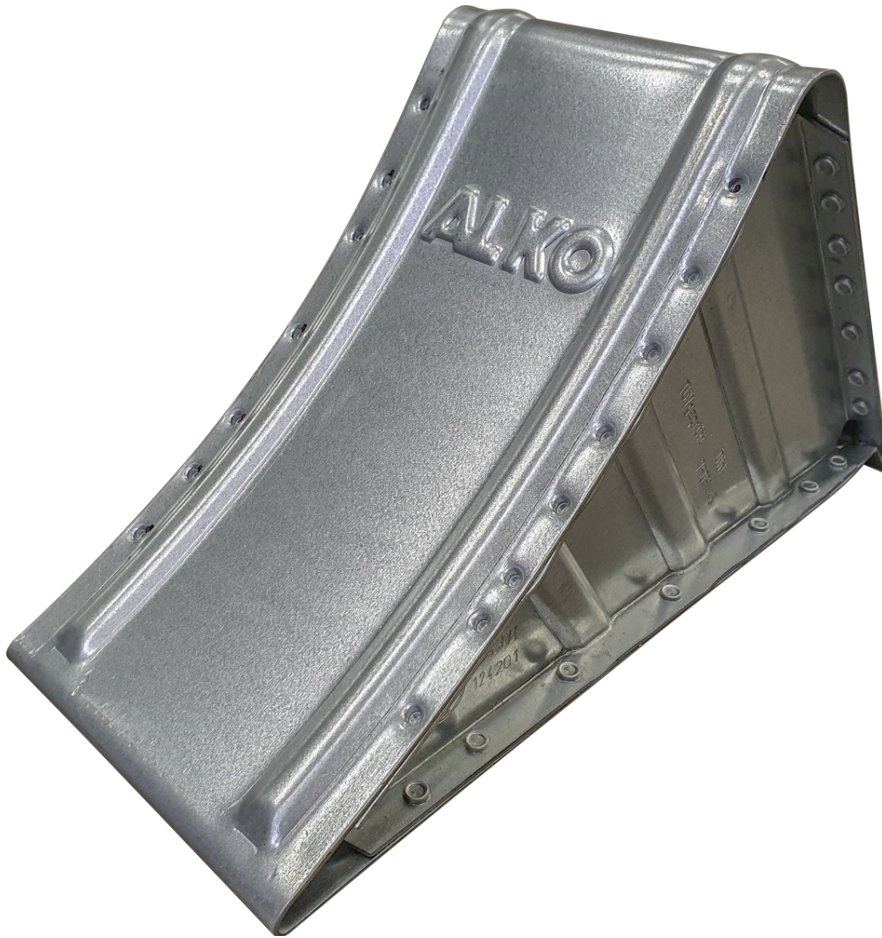

Wheel chocks

# Wheel chock 370x158x190 galvanized

Product code: 161102110 Old product code: 103606/18007

**Weight:** 3.06 kg