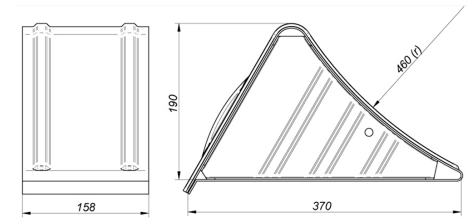

# Wheel chock 370x158x190 galvanized

Product code: 161102110 Old product code: 103606/18007

**Weight:** 3.06 kg