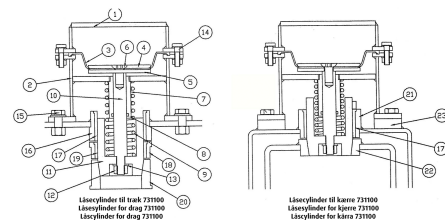

Drawbar spare parts

Weld-on bushing 70 mm

Pos. 16

Product code: 17731129

Additional images