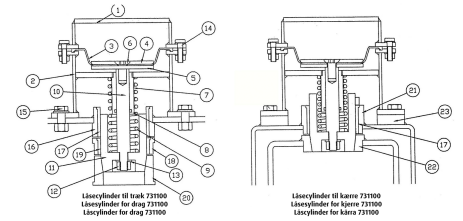

Drawbar spare parts

Weld-on bushing 70 mm

Pos. 16

Product code: 17731129

Additional images