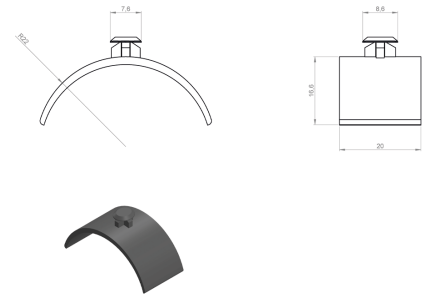

# Wedge piece P42/40

Product code: 100404 Old product code: 5039640

**Weight:** 0.01 kg