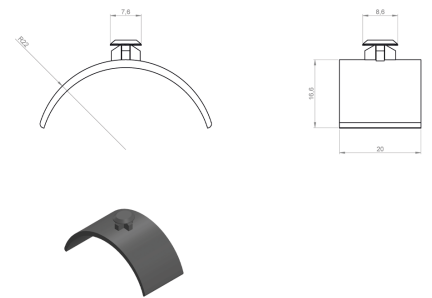

# Wedge piece P42/40

Product code: 100404 Old product code: 5039640

**Weight:** 0.01 kg