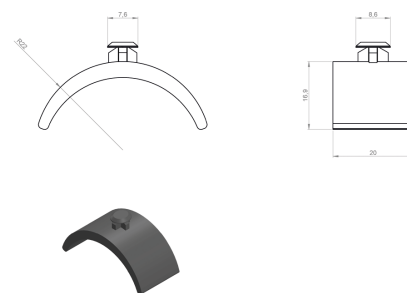

Other brackets & accessories

Wedge piece P42/38

Product code: 100403 Old product code: 5039638

Weight: 0.01 kg

Additional images