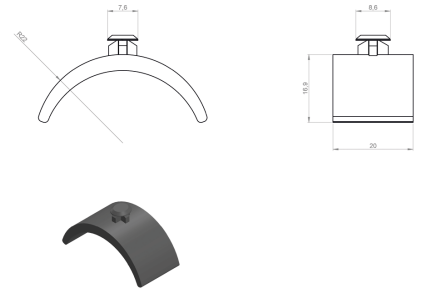

Other brackets & accessories

Wedge piece P42/38

Product code: 100403 Old product code: 5039638

Weight: 0.01 kg

Additional images