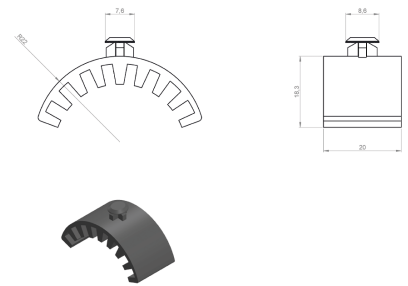

Other brackets & accessories

Wedge piece P42/34

Product code: 100402 Old product code: 5039634

Weight: 0.01 kg

Additional images