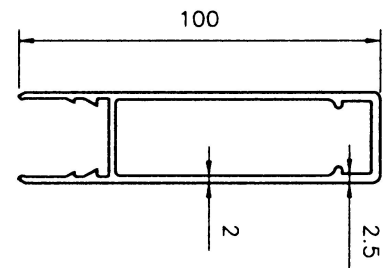

Side profiles

Upper profile

Product code: 17350007

Description

Price per meter