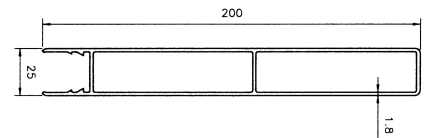

Side profiles

# Upper profile

Product code: 17350000