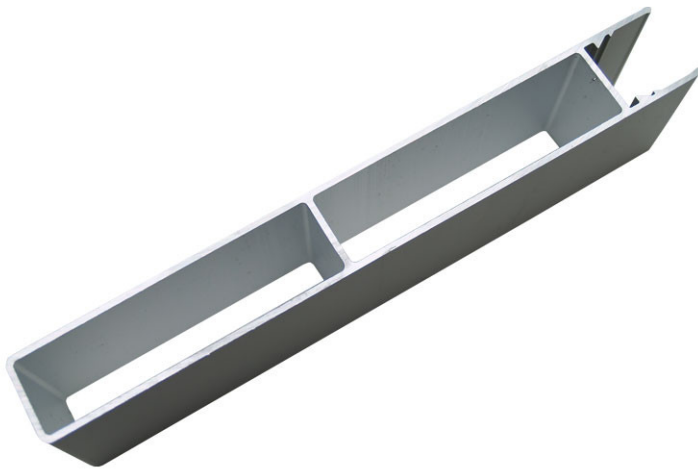

Side profiles

# Upper profile

Product code: 17350000