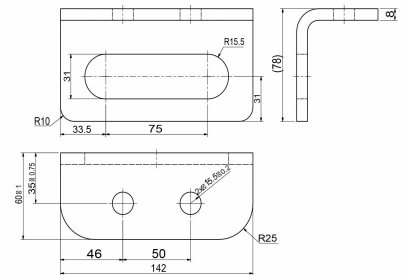

Frame brackets

Upper brackets

Product code: 17517112

Additional images