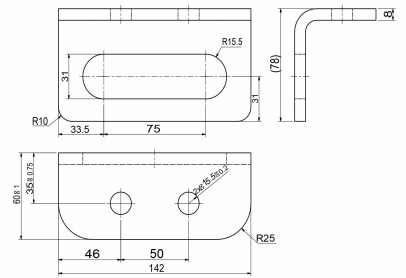

Frame brackets

Upper brackets

Product code: 17517112

Additional images