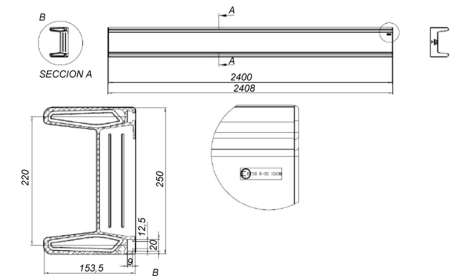

Underrun protection

Underrun beam 2400x250x153 - R58.03

With light console

Product code: 161701038 Old product code: 103624/18025

Edestä

Takaa

Weight: 23.95 kg

Additional images