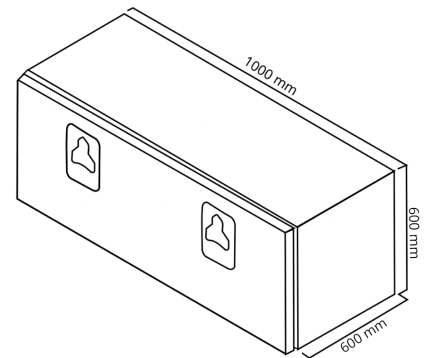

Aluminium

Työkalulaatikko 1000x600x600 Bevobox Mix, alumiini

Product code: 17583619

Description

Durable Bevobox tool box made of aluminum for the needs of heavy equipment, such as a truck or trailer.

The stylish, shiny door of the bottom-hinged storage box is made of stainless steel. Rubber sealed. Ventilation opening at the back. 2 locks.