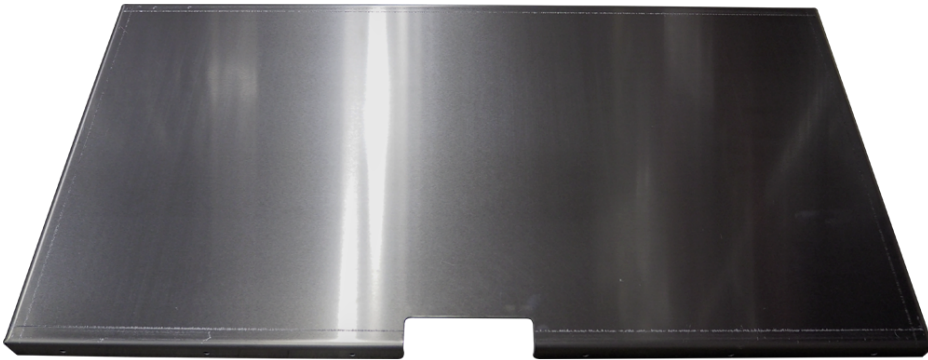

Spare parts

Toolbox shelf for 800 mm wide stainless steel box 795x410x2 mm aluminium

Product code: 150070

Weight: 0.85 kg