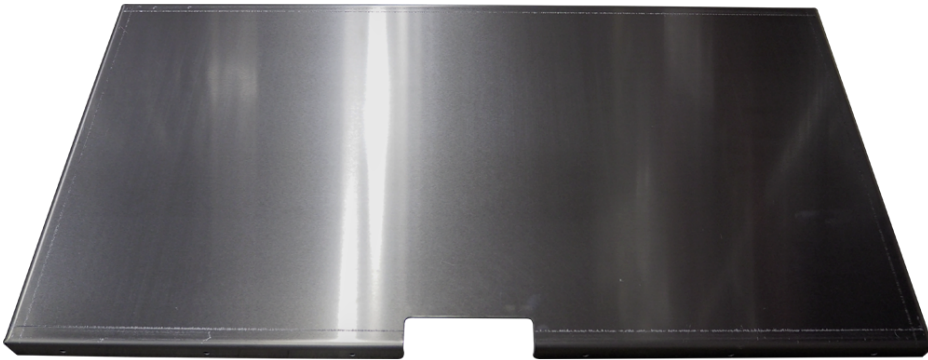

Spare parts

# Toolbox shelf for 800 mm wide stainless steel box 795x410x2 mm aluminium

Product code: 150070

**Weight:** 0.85 kg