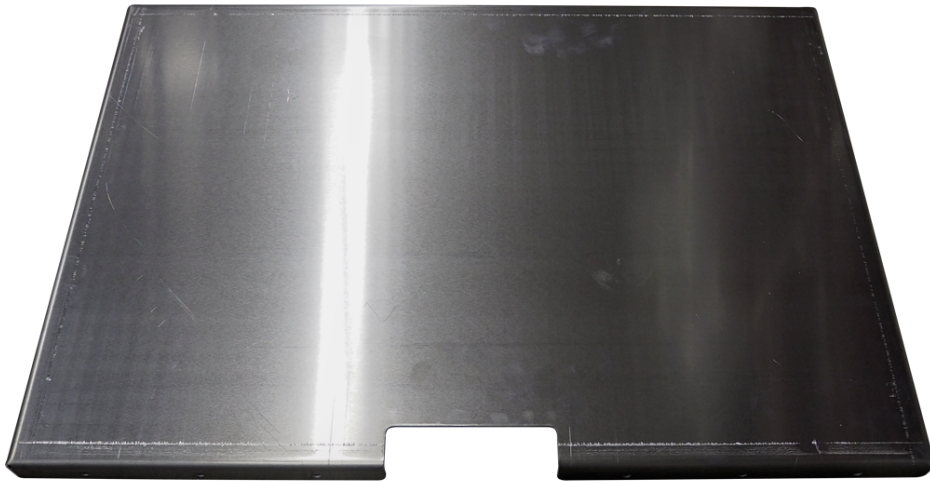

Spare parts

Toolbox shelf for 600 mm wide stainless steel box 595x410x2 mm aluminium

Product code: 150072

Weight: 0.85 kg

Additional images