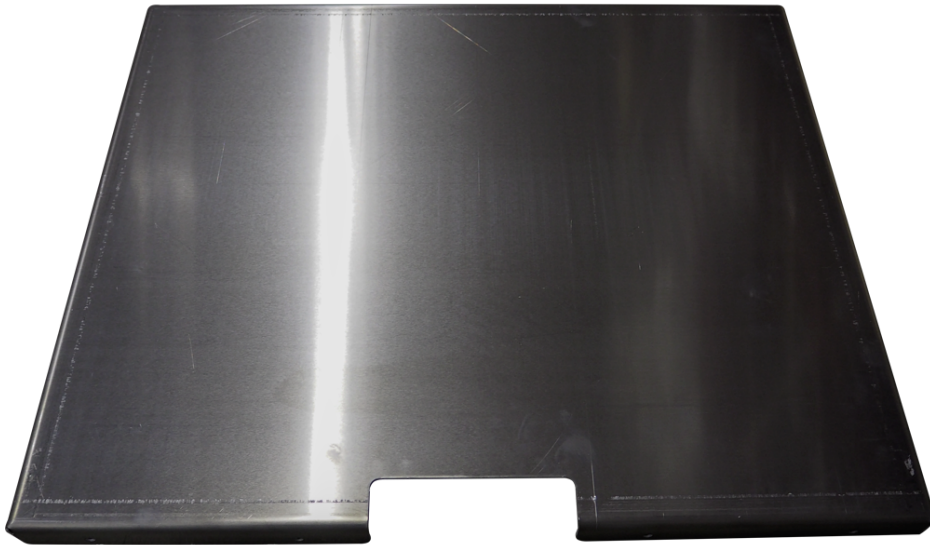

Spare parts

Toolbox shelf for 500 mm wide stainless steel box 495x410x2 mm aluminium

Product code: 150071

Weight: 0.85 kg

Additional images