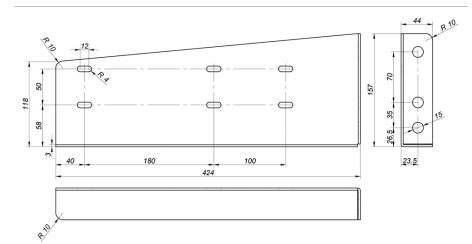

# Toolbox bracket set 424x157x118 painted black

Product code: 160201498 Old product code: 103602

**Weight:** 3.79 kg