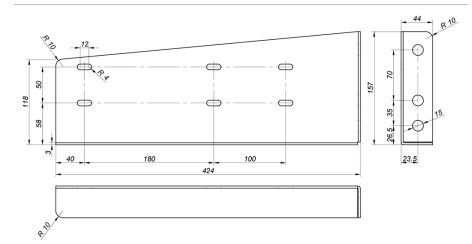

# Toolbox bracket set 424x157x118 painted black

Product code: 160201498 Old product code: 103602

**Weight:** 3.79 kg