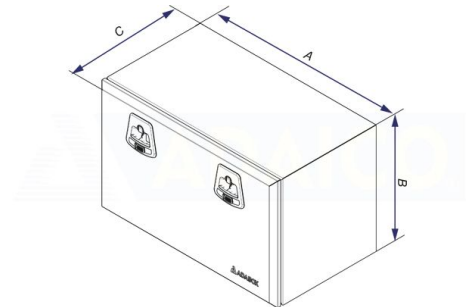

# Toolbox 960x500x470 galvanized, black Adabox, cable, 2 locks

Product code: 160282109

## Description

Adabox - black painted galvanized sheet metal box.

Ergonomic lock with a double locking options (key and padlock ring)

Metal hinges and copper plated steel screws, sealing

1.2mm material thickness

ECE-R73.01 Lateral Protection Devices

L: 960mm

H: 500mm

**Weight:** 25.3 kg

**B:** 500 mm

**A:** 960 mm

**C:** 470 mm

---

D: 470mm