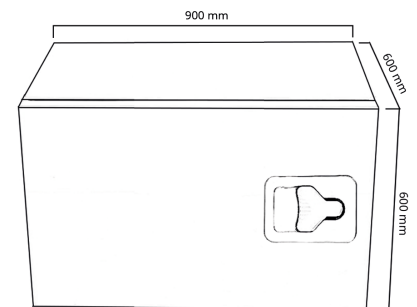

# Toolbox 900x600x600 SS side hinged Bevobox, 1 lock

Product code: 17587618

## Description

Durable Bevobox tool box made of aluminum for the needs of heavy equipment, such as a truck or trailer.

The elegant shiny door of the storage box is made of stainless steel. Rubber sealed. Ventilation opening at the back. 1 lock.