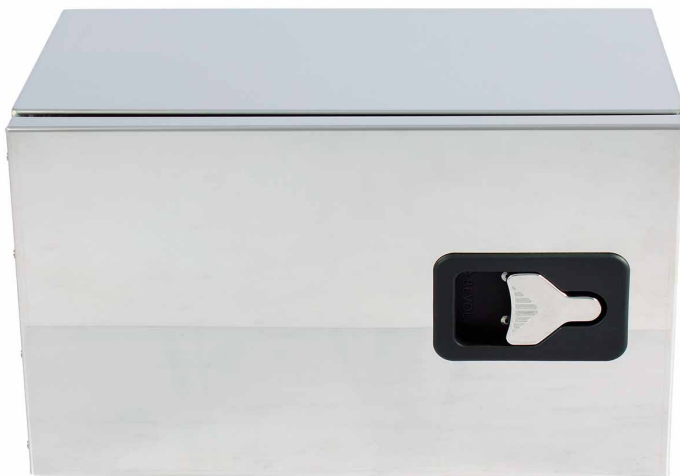

Stainless steel

# Toolbox 900x600x600 SS side hinged Bevobox, 1 lock

Product code: 17587618

## Description

Durable Bevobox tool box made of aluminum for the needs of heavy equipment, such as a truck or trailer.

The elegant shiny door of the storage box is made of stainless steel. Rubber sealed. Ventilation opening at the back. 1 lock.