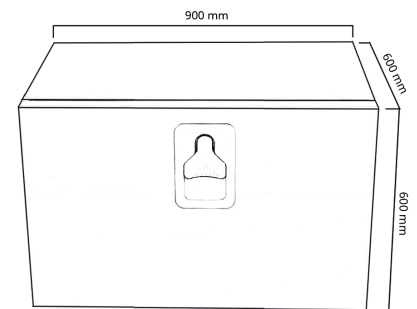

Stainless steel

Toolbox 900x600x600 SS bottom hinged Bevobox, 1 lock

Product code: 17587658

Description

Durable Bevobox tool box made of aluminum for the needs of heavy equipment, such as a truck or trailer.

The elegant shiny door of the storage box is made of stainless steel. Rubber sealed. Ventilation opening at the back. 1 lock.

Additional images