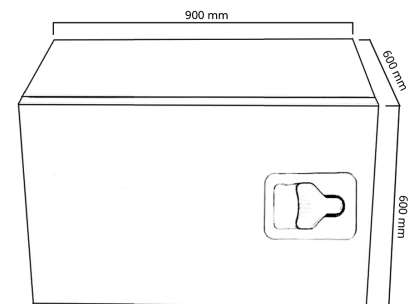

# Toolbox 900x600x600 Bevobox Mix, aluminum side hinged, shining SS lid, 1 lock, door retainer

Product code: 17583718

## Description

Durable Bevobox tool box made of aluminum for the needs of heavy equipment, such as a truck or trailer.

The elegant shiny door of the storage box is made of stainless steel. Rubber sealed. Ventilation opening at the back. 1 lock.