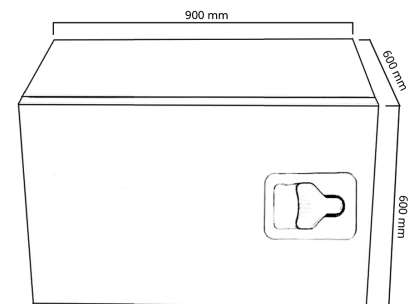

Aluminium

Toolbox 900x600x600 Bevobox Mix, aluminum side hinged, shining SS lid, 1 lock, door retainer

Product code: 17583718

Description

Durable Bevobox tool box made of aluminum for the needs of heavy equipment, such as a truck or trailer.

The elegant shiny door of the storage box is made of stainless steel. Rubber sealed. Ventilation opening at the back. 1 lock.