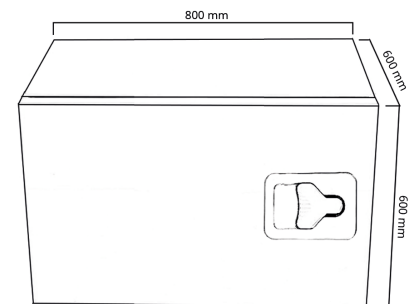

Aluminium

Toolbox 800x600x600 Bevobox Mix, aluminum side hinged, shining SS lid, 1 lock, door retainer

Product code: 17583717

Description

Durable Bevobox tool box made of aluminum for the needs of heavy equipment, such as a truck or trailer.

The elegant shiny door of the storage box is made of stainless steel. Rubber sealed. Ventilation opening at the back. 1 lock.

Weight: 21 kg