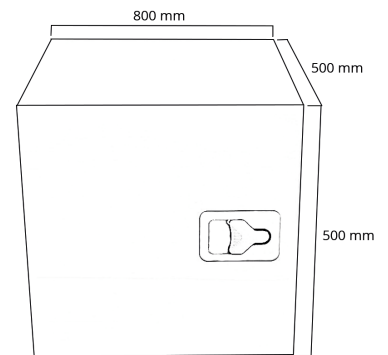

Stainless steel

Toolbox 800x500x500 SS side hinged Bevobox, 1 lock

Product code: 17587610

Description

Durable Bevobox tool box made of aluminum for the needs of heavy equipment, such as a truck or trailer.

The elegant shiny door of the storage box is made of stainless steel. Rubber sealed. Ventilation opening at the back. 1 lock.

Additional images