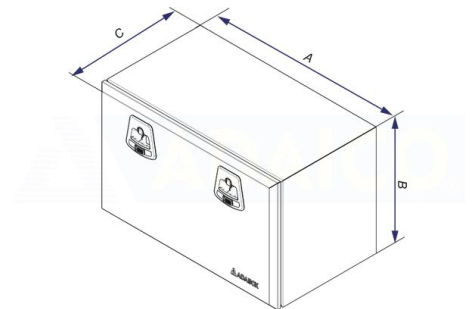

# Toolbox 800x500x500 SS matt, gas spring Adabox, 2 locks

Product code: 160282320

## Description

Stainless Steel Lock

Gas spring

Metallic hinges and copper-plated steel screws

Sealing

Normative:

ECE-R73.01 Lateral Protection Devices

**B:** 500 mm**A:** 800 mm**C:** 500 mm