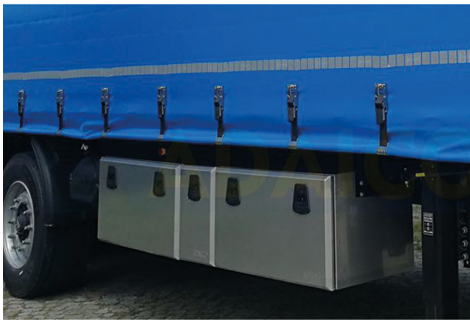

Additional images

Laatikon pohjalevy
Tuotenumero: 150419