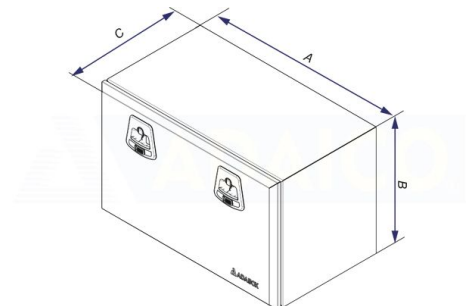

Stainless steel

Toolbox 800x500x500 SS matt, cable Adabox, 2 locks

Product code: 160282326

Description

Stainless steel lock

Cable

Metal hinges and copper-plated steel screws

Sealing

Standard:

ECE-R73.01 Side protection devices

B: 500 mm**A:** 800 mm**C:** 500 mm

Additional images