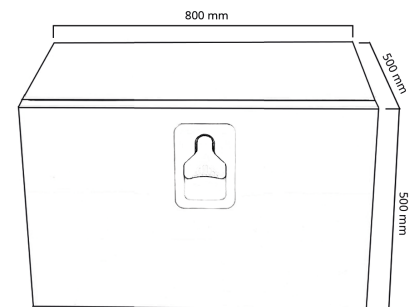

Stainless steel

Toolbox 800x500x500 SS bottom hinged Bevobox, 1 lock

Product code: 17587650

Description

Durable Bevobox tool box made of aluminum for the needs of heavy equipment, such as a truck or trailer.

The elegant shiny door of the storage box is made of stainless steel. Rubber sealed. Ventilation opening at the back. 1 lock.

Additional images