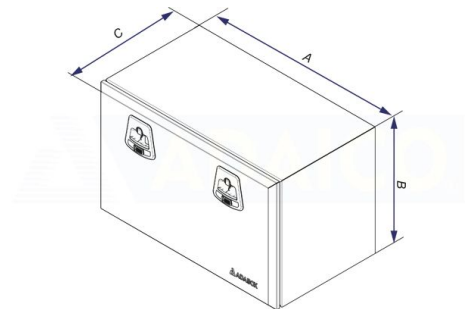

# Toolbox 800x500x500 galvanized, black Adabox, gas springs, 2 locks

Product code: 160282159

## Description

Adabox - black painted galvanized sheet metal box.

Ergonomic lock with a double locking options (key and padlock ring)

Metal hinges and copper plated steel screws, sealing

1.5mm material thickness

ECE-R73.01 Lateral Protection Devices

L: 800mm

H: 500mm

**Weight:** 28.3 kg

**B:** 500 mm

**A:** 800 mm

**C:** 500 mm

D: 500mm