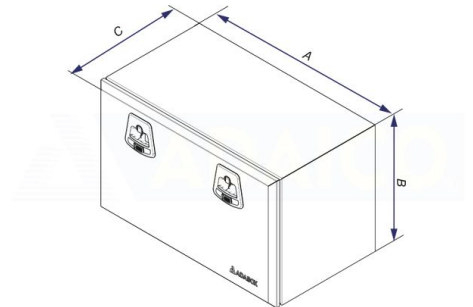

Galvanized

Toolbox 800x500x500 galvanized, black Adabox, cablet, 2 locks

Product code: 160282158

Description

Adabox - black painted galvanized sheet metal box.

Ergonomic lock with a double locking options (key and padlock ring)

Metal hinges and copper plated steel screws, sealing

1.5mm material thickness

ECE-R73.01 Lateral Protection Devices

L: 800mm

H: 500mm

Weight: 28.3 kg

B: 500 mm

A: 800 mm

C: 500 mm

D: 500mm