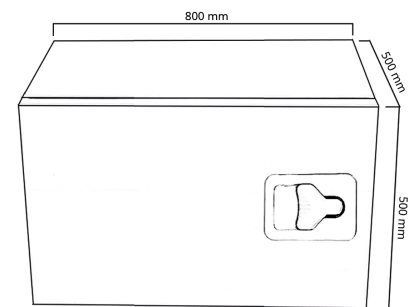

Aluminium

Toolbox 800x500x500 Bevobox Mix, aluminum side hinged, shining SS lid, 1 lock, door retainer

Product code: 17583710 Old product code: 150103

Description

Durable Bevobox tool box made of aluminum for the needs of heavy equipment, such as a truck or trailer.

The elegant shiny door of the storage box is made of stainless steel. Rubber sealed. Ventilation opening at the back. 1 lock.

Weight: 17.1 kg