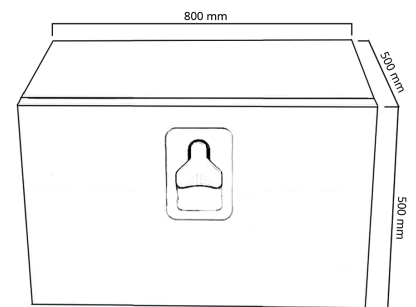

Aluminium

Toolbox 800x500x500 Bevobox Mix, aluminum bot. hing., shining SS lid, 1 lock, door retainer

Product code: 17583610 Old product code: 150098

Description

Durable Bevobox tool box made of aluminum for the needs of heavy equipment, such as a truck or trailer.

The elegant shiny door of the hinged storage box is made of stainless steel. Rubber sealed. Ventilation opening at the back. 1 lock.

Additional images