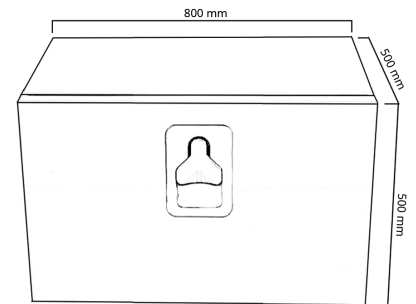

Aluminium

Toolbox 800x500x500 Bevobox Mix, aluminum bot. hing., shining SS lid, 1 lock, door retainer

Product code: 17583610 Old product code: 150098

Description

Durable Bevobox tool box made of aluminum for the needs of heavy equipment, such as a truck or trailer.

The elegant shiny door of the hinged storage box is made of stainless steel. Rubber sealed. Ventilation opening at the back. 1 lock.

Additional images