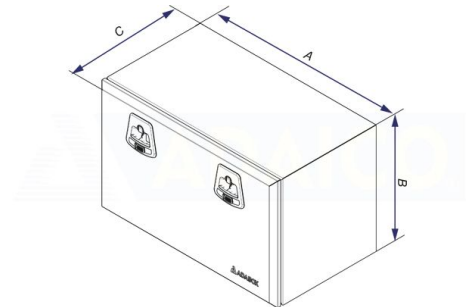

Galvanized

Toolbox 800x500x470 galvanized, black Adabox, cable, 2 locks

Product code: 160282107

Description

Adabox - black painted galvanized sheet metal box.

Ergonomic lock with a double locking options (key and padlock ring)

Metal hinges and copper plated steel screws, sealing

1.2mm material thickness

ECE-R73.01 Lateral Protection Devices

L: 800mm

H: 500mm

Weight: 22 kg

B: 500 mm

A: 800 mm

C: 470 mm

D: 470mm