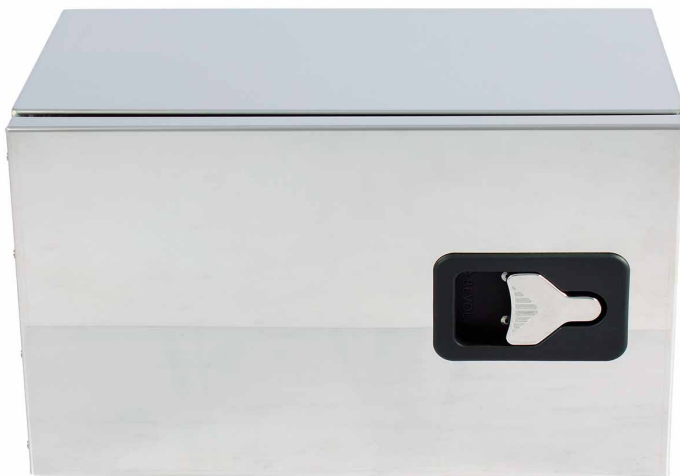

Stainless steel

Toolbox 800x400x500 SS side hinged Bevobox, 1 lock

Product code: 17587621

Description

Durable Bevobox tool box made of aluminum for the needs of heavy equipment, such as a truck or trailer.

The elegant shiny door of the storage box is made of stainless steel. Rubber sealed. Ventilation opening at the back. 1 lock.

Additional images