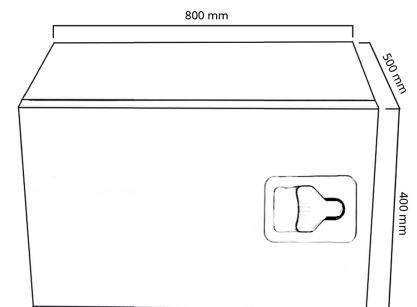

Stainless steel

Toolbox 800x400x500 SS side hinged Bevobox, 1 lock

Product code: 17587621

Description

Durable Bevobox tool box made of aluminum for the needs of heavy equipment, such as a truck or trailer.

The elegant shiny door of the storage box is made of stainless steel. Rubber sealed. Ventilation opening at the back. 1 lock.

Additional images