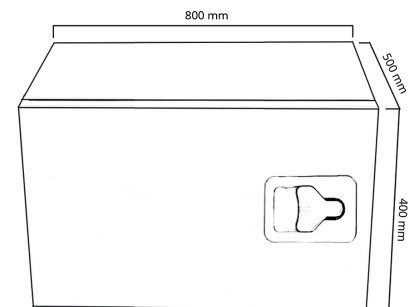

# Toolbox 800x400x500 Bevobox Mix, aluminum side hinged, shining SS lid, 1 lock, door retainer

Product code: 17583721

## Description

Durable Bevobox tool box made of aluminum for the needs of heavy equipment, such as a truck or trailer.

The elegant shiny door of the storage box is made of stainless steel. Rubber sealed. Ventilation opening at the back. 1 lock.