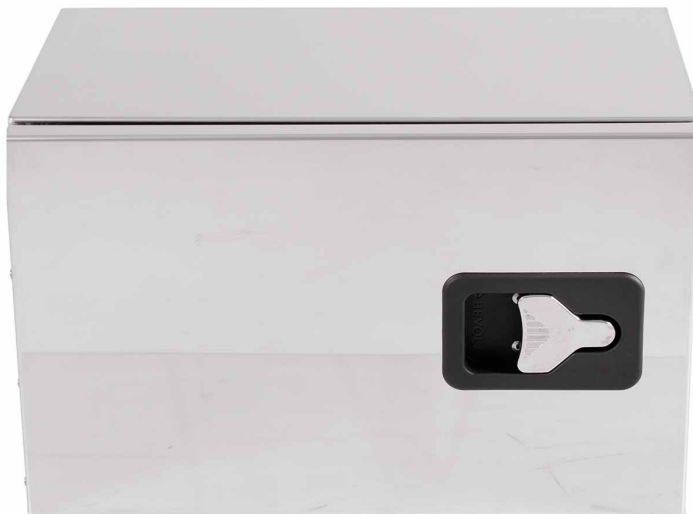

Stainless steel

Toolbox 800x400x400 SS side hinged Bevobox, 1 lock

Product code: 17587604

Description

Durable Bevobox tool box made of aluminum for the needs of heavy equipment, such as a truck or trailer.

The elegant shiny door of the storage box is made of stainless steel. Rubber sealed. Ventilation opening at the back. 1 lock.

Additional images

Laatikon pohjalevy
Tuotenumero: 150419

Laatikon pohjalevy
Tuotenumero: 150419