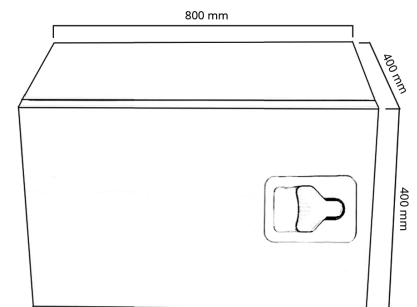

Stainless steel

Toolbox 800x400x400 SS side hinged Bevobox, 1 lock

Product code: 17587604

Description

Durable Bevobox tool box made of aluminum for the needs of heavy equipment, such as a truck or trailer.

The elegant shiny door of the storage box is made of stainless steel. Rubber sealed. Ventilation opening at the back. 1 lock.

Additional images

Laatikon pohjalevy
Tuotenumero: 150419

Laatikon pohjalevy
Tuotenumero: 150419