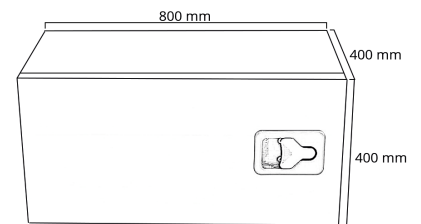

Aluminium

Toolbox 800x400x400 BevoboxMix, aluminum side hinged, shining SS lid, 1 lock, door retainer

Product code: 17583704

Description

Durable Bevobox tool box made of aluminum for the needs of heavy equipment, such as a truck or trailer.

The elegant shiny door of the storage box is made of stainless steel. Rubber sealed. Ventilation opening at the back. 1 lock.

Additional images