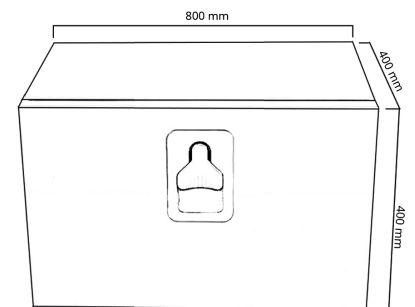

Aluminium

Toolbox 800x400x400 Bevobox Mix, aluminum bot. hing., shining SS lid, 1 lock, door retainer

Product code: 17583604

Description

Bevobox toolbox for the needs of heavy equipment, such as trucks and trailers.

Made of corrosion-resistant 2 mm aluminum.

Stylish truck box with a shiny stainless steel bottom hinged door. Rubber sealed. 1 lock.

Ventilation opening at the back.

Additional images