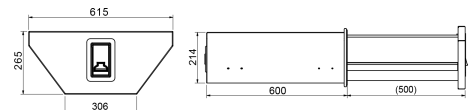

Stainless steel

Toolbox 615/306x265x600 SS, Bevobox Axle box

Product code: 17587917

Description

BevoBox Bogie box triangle RF

L: 615/306mm

H: 265mm

D: 600mm