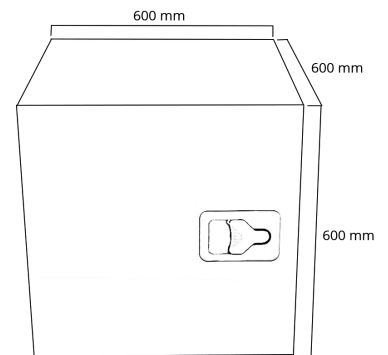

# Toolbox 600x600x600 SS side-/bottom hinged Bevobox, 1 lock

Product code: 17587616

## Description

Durable Bevobox tool box made of aluminum for the needs of heavy equipment, such as a truck or trailer.

The elegant shiny door of the storage box is made of stainless steel. Rubber sealed. Ventilation opening at the back. 1 lock.