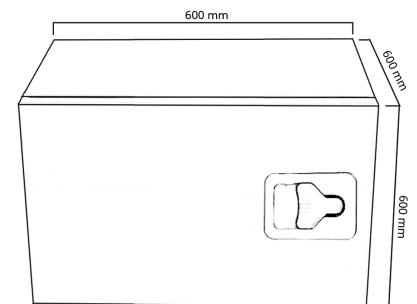

Aluminium

Toolbox 600x600x600 Bevobox Mix, aluminum side-/bottom hinged, shining SS lid, 1 lock

Product code: 17583716

Description

Durable Bevobox tool box made of aluminum for the needs of heavy equipment, such as a truck or trailer.

The elegant shiny door of the storage box is made of stainless steel. Rubber sealed. Ventilation opening at the back. 1 lock.

Additional images