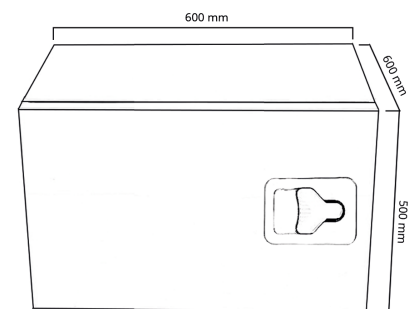

Aluminium

Toolbox 600x500x600 Bevobox Mix, aluminum side hinged, shining SS lid, 1 lock, door retainer

Product code: 17583740

Description

Durable Bevobox tool box made of aluminum for the needs of heavy equipment, such as a truck or trailer.

The elegant shiny door of the storage box is made of stainless steel. Rubber sealed. Ventilation opening at the back. 1 lock.

Additional images