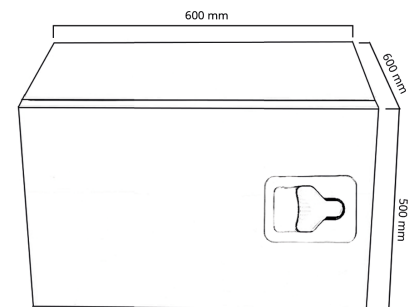

Aluminium

Toolbox 600x500x600 Bevobox Mix, aluminum side hinged, shining SS lid, 1 lock, door retainer

Product code: 17583740

Description

Durable Bevobox tool box made of aluminum for the needs of heavy equipment, such as a truck or trailer.

The elegant shiny door of the storage box is made of stainless steel. Rubber sealed. Ventilation opening at the back. 1 lock.

Additional images