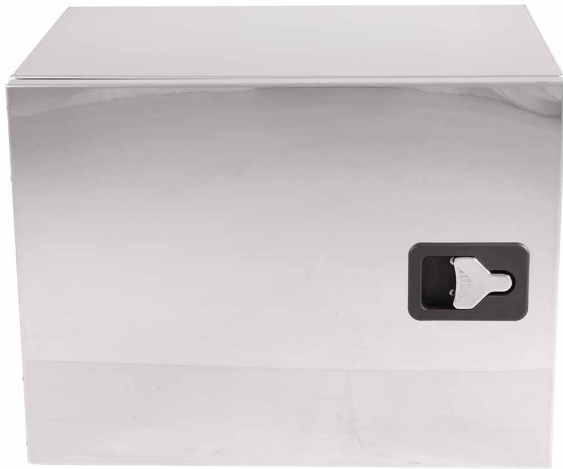

# Toolbox 600x500x600 Bevobox Mix, aluminum side hinged, shining SS lid, 1 lock, door retainer

Product code: 17583740

## Description

Durable Bevobox tool box made of aluminum for the needs of heavy equipment, such as a truck or trailer.

The elegant shiny door of the storage box is made of stainless steel. Rubber sealed. Ventilation opening at the back. 1 lock.