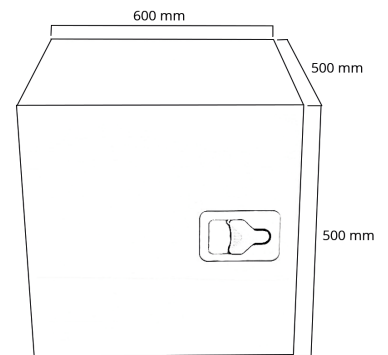

Stainless steel

Toolbox 600x500x500 SS side hinged Bevobox, 1 lock

Product code: 17587608

Description

Durable Bevobox tool box made of aluminum for the needs of heavy equipment, such as a truck or trailer.

The elegant shiny door of the storage box is made of stainless steel. Rubber sealed. Ventilation opening at the back. 1 lock.

Additional images