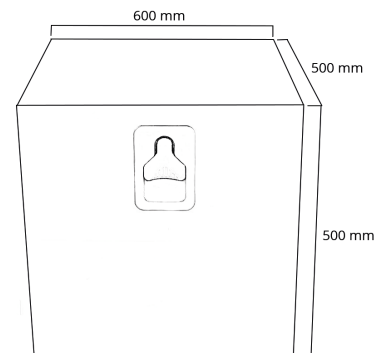

Stainless steel

Toolbox 600x500x500 SS bottom hinged Bevobox, 1 lock

Product code: 17587648

Description

Durable Bevobox tool box made of aluminum for the needs of heavy equipment, such as a truck or trailer.

The elegant shiny door of the storage box is made of stainless steel. Rubber sealed. Ventilation opening at the back. 1 lock.

Additional images