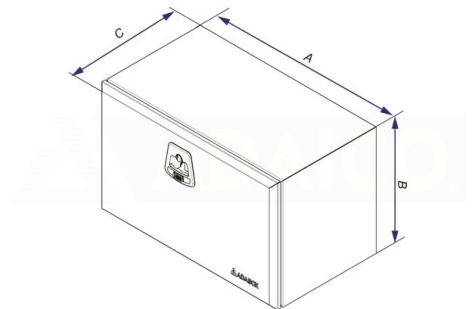

# Toolbox 600x500x500 galvanized, black Adabox, cablet, 1 lock

Product code: 160282156

## Description

Adabox - black painted galvanized sheet metal box.

Ergonomic lock with a double locking options (key and padlock ring)

Metal hinges and copper plated steel screws, sealing

1.5mm material thickness

ECE-R73.01 Lateral Protection Devices

L: 600mm

H: 500mm

**Weight:** 23 kg

**B:** 500 mm

**A:** 600 mm

**C:** 500 mm

---

D: 500mm