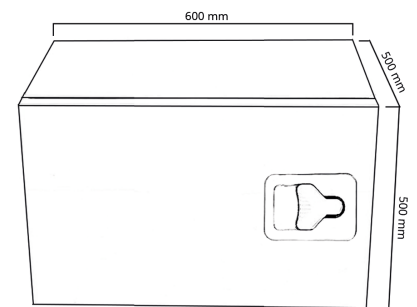

# Toolbox 600x500x500 Bevobox Mix, aluminum side hinged, shining SS lid, 1 lock, door retainer

Product code: 17583708 Old product code: 150101

**Weight:** 13.88 kg