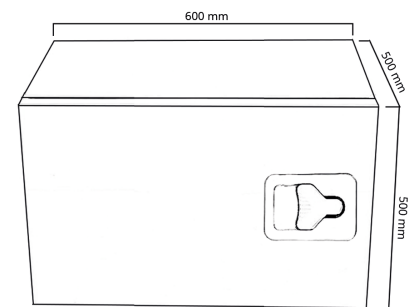

Aluminium

Toolbox 600x500x500 Bevobox Mix, aluminum side hinged, shining SS lid, 1 lock, door retainer

Product code: 17583708 Old product code: 150101

Description

Durable Bevobox tool box made of aluminum for the needs of heavy equipment, such as a truck or trailer.

The elegant shiny door of the storage box is made of stainless steel. Rubber sealed. Ventilation opening at the back. 1 lock.

Weight: 13.88 kg

Additional images