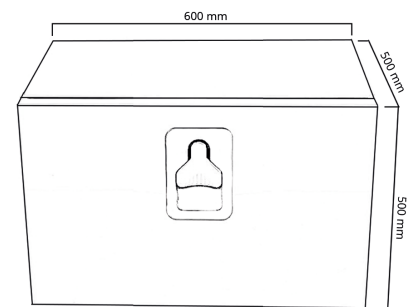

Aluminium

Toolbox 600x500x500 Bevobox Mix, aluminum bot. hing., shining SS lid, 1 lock, door retainer

Product code: 17583608 Old product code: 150097

Description

Durable Bevobox tool box made of aluminum for the needs of heavy equipment, such as a truck or trailer.

The elegant shiny door of the hinged storage box is made of stainless steel. Rubber sealed. Ventilation opening at the back. 1 lock.

Weight: 17.16 kg

Additional images