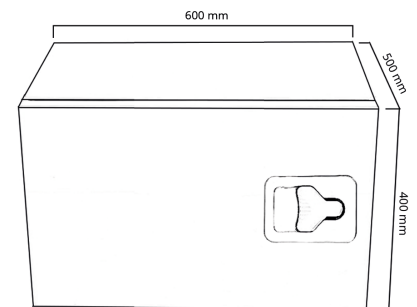

Stainless steel

Toolbox 600x400x500 SS side hinged Bevobox, 1 lock

Product code: 17587910

Description

Durable Bevobox tool box made of aluminum for the needs of heavy equipment, such as a truck or trailer.

The elegant shiny door of the storage box is made of stainless steel. Rubber sealed. Ventilation opening at the back. 1 lock.

Additional images