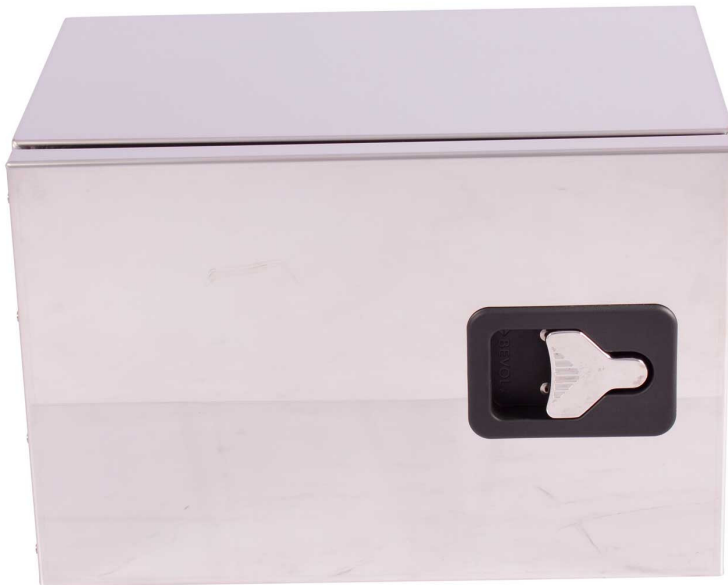

Stainless steel

Toolbox 600x400x500 SS side hinged Bevobox, 1 lock

Product code: 17587910

Description

Durable Bevobox tool box made of aluminum for the needs of heavy equipment, such as a truck or trailer.

The elegant shiny door of the storage box is made of stainless steel. Rubber sealed. Ventilation opening at the back. 1 lock.

Additional images