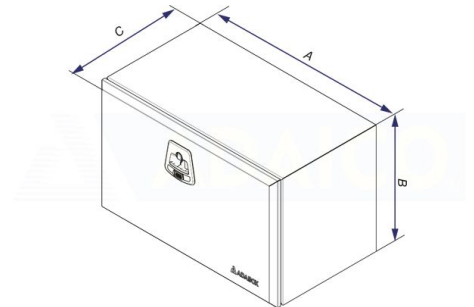

# Toolbox 600x400x500 SS matt, cable Adabox, 1 lock

Product code: 160282344

## Description

Adabox stainless steel toolbox

Ergonomic &amp; Double Security Lock (key &amp; ring for padlock)

Metallic hinges and copper-plated steel screws

Sealing

Normative: ECE-R73.01 Lateral Protection Devices

L: 600mm

H: 400mm

**B:** 400 mm**A:** 600 mm**C:** 500 mm

D: 500mm