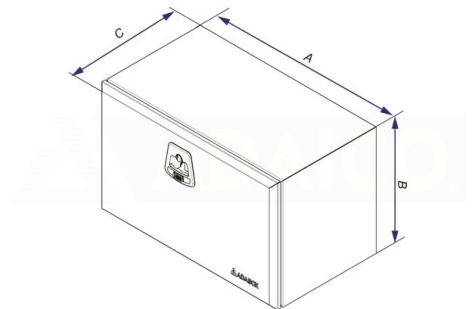

# Toolbox 600x400x500 SS matt, cable Adabox, 1 lock

Product code: 160282344

## Description

Adabox stainless steel toolbox

Ergonomic &amp; Double Security Lock (key &amp; ring for padlock)

Metallic hinges and copper-plated steel screws

Sealing

Normative: ECE-R73.01 Lateral Protection Devices

L: 600mm

H: 400mm

**B:** 400 mm**A:** 600 mm**C:** 500 mm

---

D: 500mm